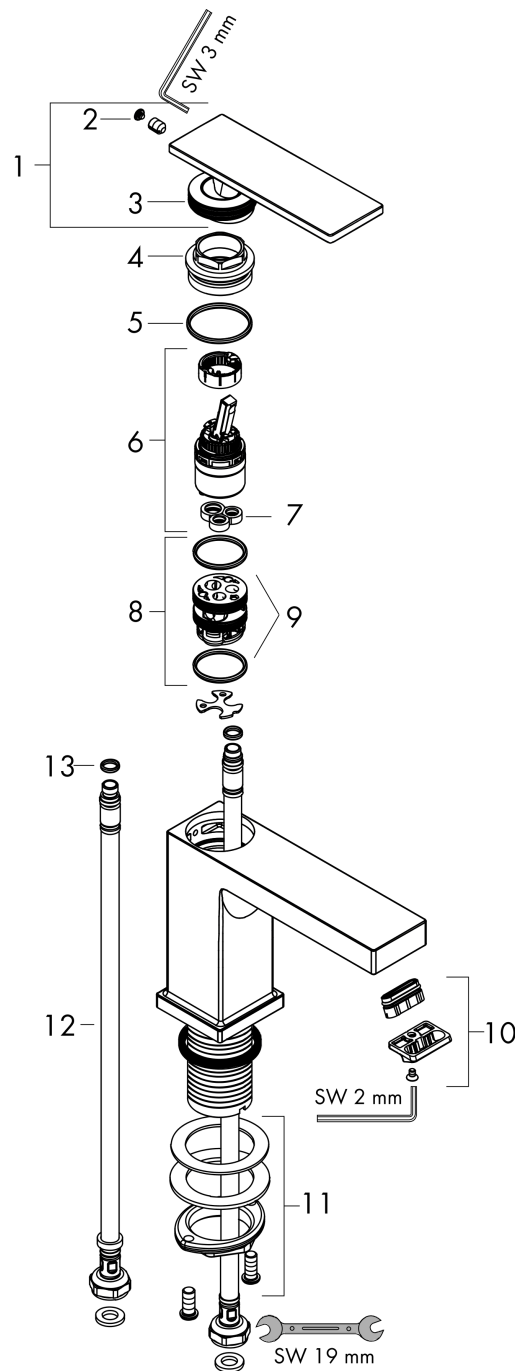

Tecturis E
Single lever basin mixer 110 EcoSmart+ without waste set
 Finish: **Chrome** Article Number: **73011000**

Description

product features

- ComfortZone 110
- projection: 144 mm
- spout height: 117 mm
- handle variant: lever handle
- spray type: WaterfallStream
- maximum flow rate at 3 bar: 4 l/min
- ceramic cartridge
- temperature limitation adjustable
- suitable for continuous flow water heaters
- connection type: G 3/8 connections
- connection dimension: DN15
- EU taxonomy: max. 6 l/min - Substantial Contribution (SC) possible

Technology

Design awards

Product image

Scale drawing

Flowchart

Tecturis E
Single lever basin mixer 110 EcoSmart+ without waste set
 Finish: **Chrome** Article Number: **73011000**

Exploded Drawing

Year of production: >09/23

Tecturis E
Single lever basin mixer 110 EcoSmart+ without waste set
 Finish: **Chrome** Article Number: **73011000**

Spare part list

Year of production: >09/23

Pos.	Description	Article Number	PC	PU
1	handle	94992000	15	1
2	screw cover	93983000	3	1
3	O-ring 30x1,5	98433000	1	1
4	nut	94993000	6	1
5	O-ring 29x2	98391000	1	1
6	cartridge, assy	92900000	10	1
7	seal	93383000	4	1
8	adapter for cartridge	95975000	3	1
9	O-ring 23x2	98398000	1	1
10	aerator cpl.	94994000	8	1
11	fixing set (Ø 32)	13961000	7	1
12	connection hose 450 mm M8x0,75 G3/8	97206000	8	1
13	O-ring 7x1,5	98422000	1	1