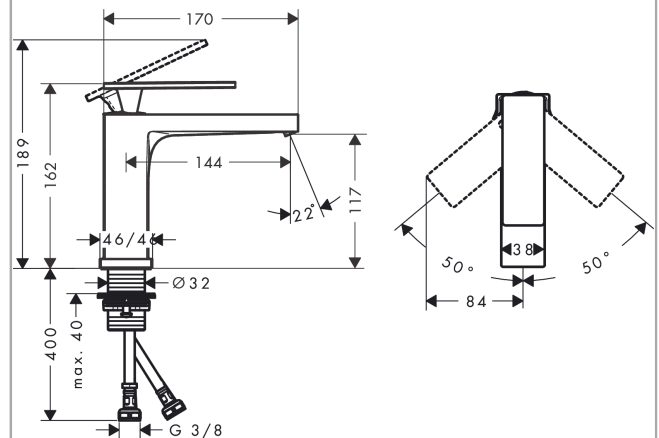

Tecturis E
Single lever basin mixer 110 EcoSmart+ without waste set
 Finish: **Chrome** Article Number: **73011000**

Description

product features

- ComfortZone 110
- projection: 144 mm
- spout height: 117 mm
- handle variant: lever handle
- spray type: WaterfallStream
- maximum flow rate at 3 bar: 4 l/min
- ceramic cartridge
- temperature limitation adjustable
- suitable for continuous flow water heaters
- connection type: G 3/8 connections
- connection dimension: DN15
- EU taxonomy: max. 6 l/min - Substantial Contribution (SC) possible

Technology

Design awards

Product image

Scale drawing

Flowchart

Tecturis E
Single lever basin mixer 110 EcoSmart+ without waste set
 Finish: **Chrome** Article Number: **73011000**

Exploded Drawing

Year of production: >09/23

Tecturis E
Single lever basin mixer 110 EcoSmart+ without waste set
 Finish: **Chrome** Article Number: **73011000**

Spare part list

Year of production: >09/23

Pos.	Description	Article Number	PC	PU
1	handle	94992000	15	1
2	screw cover	93983000	3	1
3	O-ring 30x1,5	98433000	1	1
4	nut	94993000	6	1
5	O-ring 29x2	98391000	1	1
6	cartridge, assy	92900000	10	1
7	seal	93383000	4	1
8	adapter for cartridge	95975000	3	1
9	O-ring 23x2	98398000	1	1
10	aerator cpl.	94994000	8	1
11	fixing set (Ø 32)	13961000	7	1
12	connection hose 450 mm M8x0,75 G3/8	97206000	8	1
13	O-ring 7x1,5	98422000	1	1